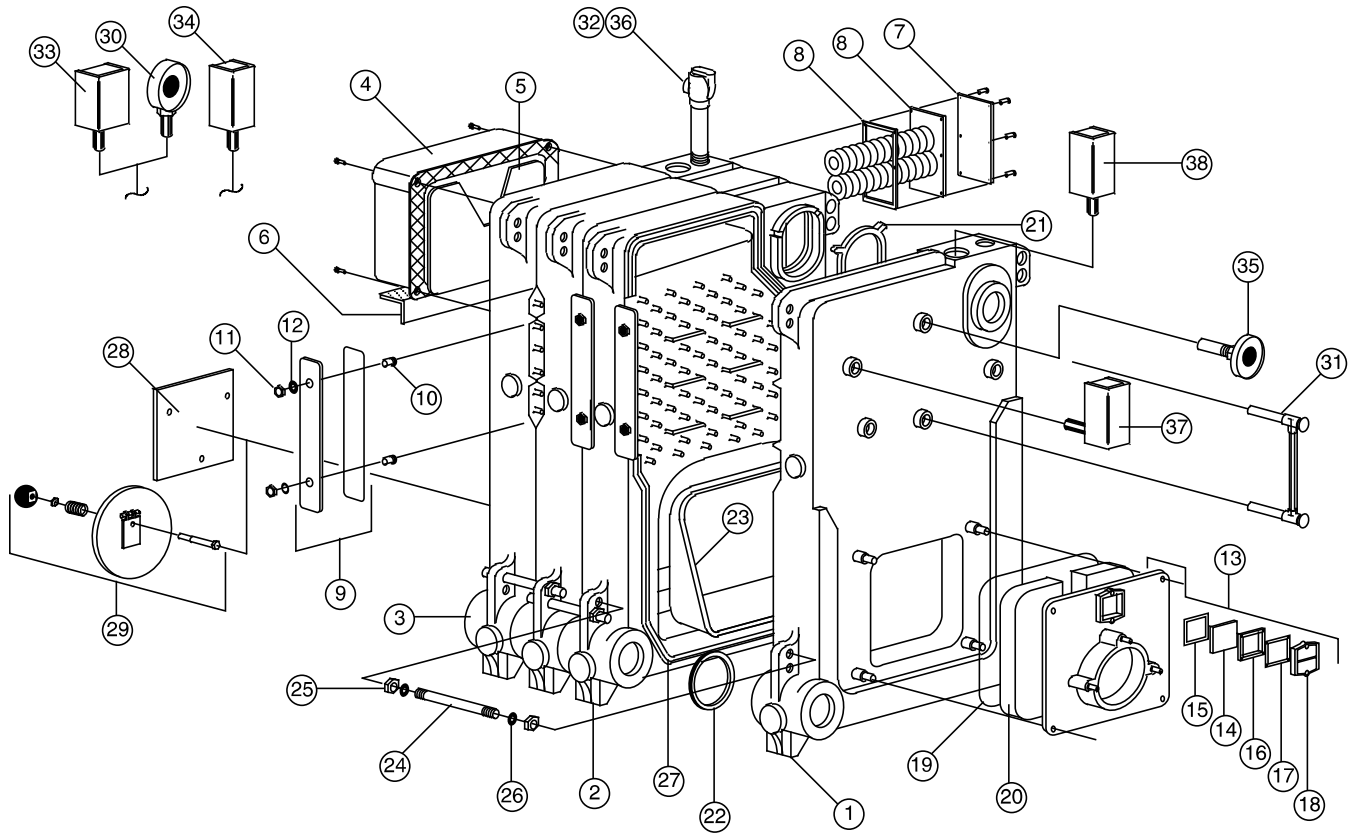

PeerlessBoilers.com

Peerless® Series CC™

All repair parts orders - no minimum charges.

Please order with code number.

All prices quoted are in U.S. dollars.

All prices subject to change without notice.

All prices F.O.B. Bally, PA

PeerlessBoilers.com

Peerless® Series CC™

All repair parts orders - no minimum charges.

Please order with code number.

All prices quoted are in U.S. dollars.

All prices subject to change without notice.

All prices F.O.B. Bally, PA

	Description	Quantity Required	Stock Code
1	Front Section	1	69101
	Front Section, Inspection Tapp, (3) 1-1/2 per section	☼	69102
2	Intermediate Section	1	69103
	Intermediate Section, Inspection Tapp, (3) 1-1/2 per section	☼	69104
	Intermediate Heater Section	☼	69105
	Intermediate Heater Section, Inspection Tapp, (3) 1-1/2 per section	☼	69106
3	Back Section	1	69109
	Back Section, Inspection Tapp, (3) 1-1/2 per section	1	69110
4	7" Flue Box Assembly,Hood, Slide Damper, Angle Bracket, and Hardware	1	69303
	8" Flue Box Assembly,Hood, Slide Damper, Angle Bracket, and Hardware	1	69305
	9" Flue Box Assembly,Hood, Slide Damper, Angle Bracket, and Hardware	1	69307
	10" Flue Box Assembly,Hood, Slide Damper, Angle Bracket, and Hardware	1	69308
4a	Flue Outlet Adapter 10" to 12" CC-11/12	1	69311
5	Slide Damper Only	1	92050
6	Angle Bracket Only	1	92051
7	Tankless Cover Plate Assembly (includes hardware and gasket)	1	92052
8	Tankless Coil (includes hardware and gasket)	1	69361
8a	Tankless Cover Plate Gasket	1	92053
9	Clean Out Cover Plate assembly includes: Clean Out Plate, Insulation and rope	1	92054
10, 11, 12	Clean Out Cover Plate Hardware Kit (2 Sections)	1	92055
13	Burner Mounting Plate Assembly Includes: Burner Plate, with Observation Glass assembly	1	
	Burner Mounting Plate Assembly 6-1/2" Opening (Beck G/O, Carlin)	1	69351
	Burner Mounting Plate Assembly 7-3/4" Opening (Beck G/O,PF J&C)	1	69352
	Burner Mounting Plate Assembly 9-1/8" Opening (PF G/O,,C)	1	69353
13a	Burner Mounting Plate Hardware	1	7653
14	Observation Glass	1	7648
15	Observation Glass Gasket	1	7650
16	Observation Glass Gasket	1	7649
17	Observation Glass Holder	1	7651
18	Observation Cover Plate	1	7677
19	Rope Seal 1/4" x 4.75ft. ** Price Per Foot **	5 ft	92056
20	Burner Door Insulation CC-03 though 06 (Beckett Burner)	1	69330
	Burner Door Insulation CC-03 though 12	1	69331
20a	Burner Door Insulation Hardware	1	92057
21	Upper Port Gasket (Viton) 1 per Section	1	92058
22	Lower Port gasket (Viton) 1 per Section	1	92059
23	Target Wall CC-03 through 06 only	1	69340
24	Draw Rod 5/8" x 9" (4 Rods per Section)	1	92060
25	Hex Nut 5/8" (2 per Rod)	1	51567
26	Washer 5/8" (1 per Rod)	1	7289
27	Rope 3/8" 10' 4" per section	10.5'	92061
28	Rear Observation Cover Plate CC-03 through 06	1	92062
29	Rear Observation Cover Plate CC-07 through 12	1	92063
Steam Trim			
30	3-1/2" Steam Gage w/internal siphon	1	92064
31	Gage Glass Set 92065	1	92065
32	1" Safety Relief Valve 15 PSI (CC-03 through 05)	1	92066
	1-1/4" Safety Relief Valve 15 PSI (CC-06 through 10)	1	92067
	1-1/2" Safety Relief Valve 15 PSI (CC-11/12)	1	92068
33	PA 404A Operating Control 50549	1	50549
34	L4079B Limit Control 50681	1	50681
Water Trim			
35	3-1/2" Pressure/Temperature Gage	1	92069
36	3/4" 40 PSI Relief Valve CC-03 through 08	1	92070
	1" 40 PSI Relief Valve CC-09 through 11	1	92071
	1-1/4" 40 PSI Relief Valve CC-12	1	92072
37	L4006A Operating Control	1	51702
38	L4006E Hi Limit Control w/ Manual Reset	1	50570