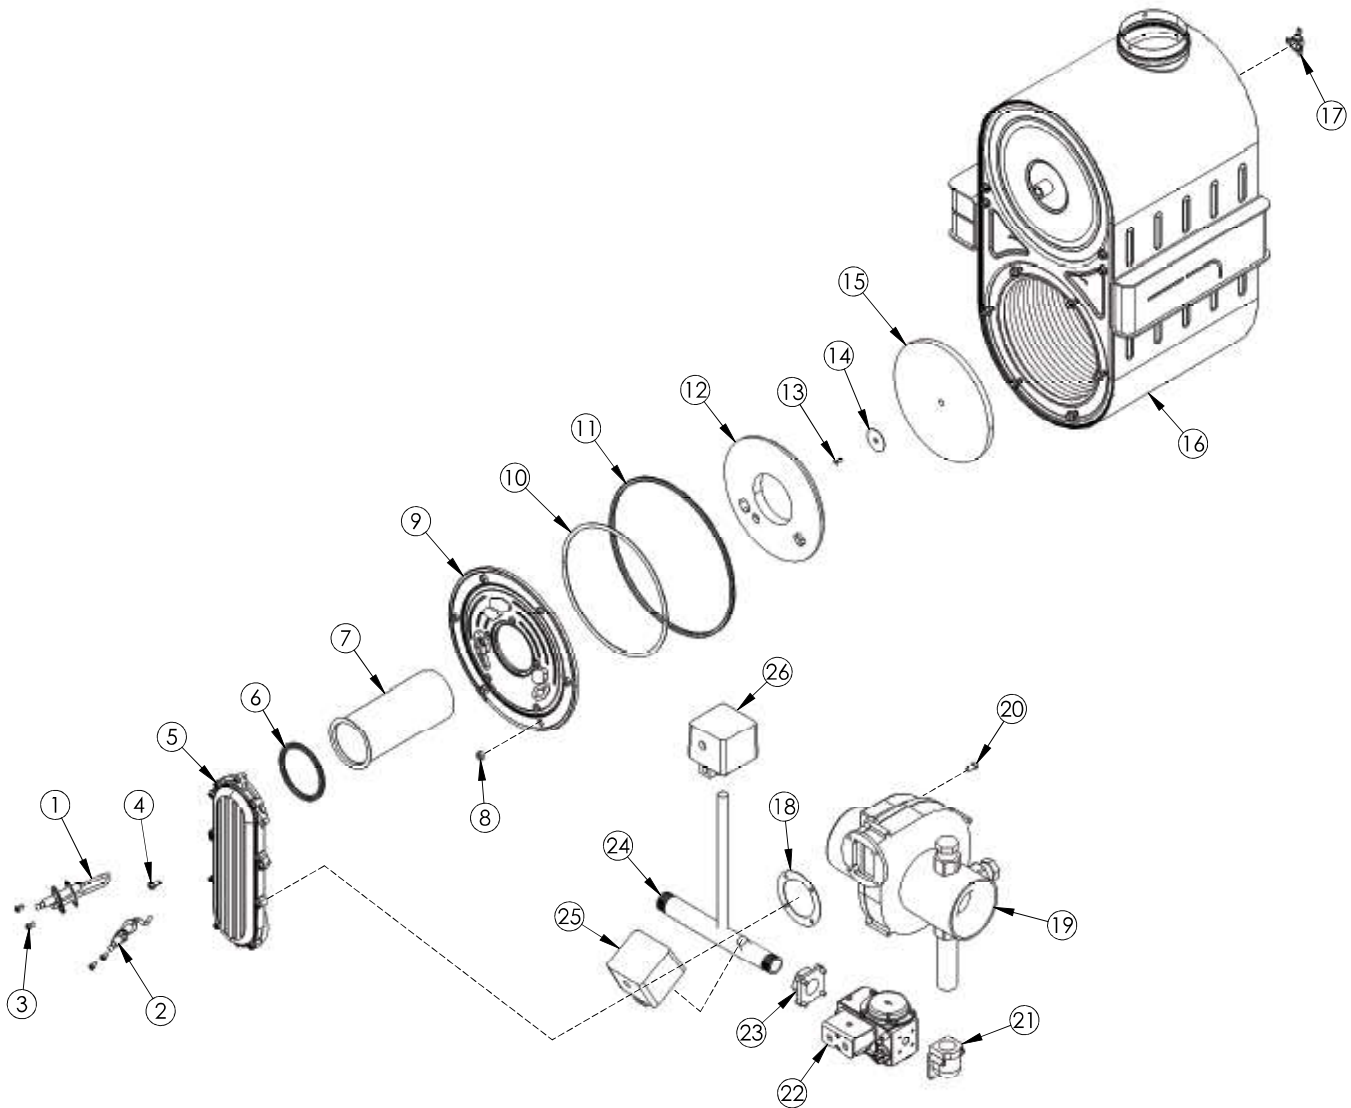

# Peerless® PUREFIRE®

PF-460

All repair parts orders - no minimum charges.  
Please order with code number.  
All prices quoted are in U.S. dollars.  
All prices subject to change without notice.  
All prices F.O.B. Bally, PA