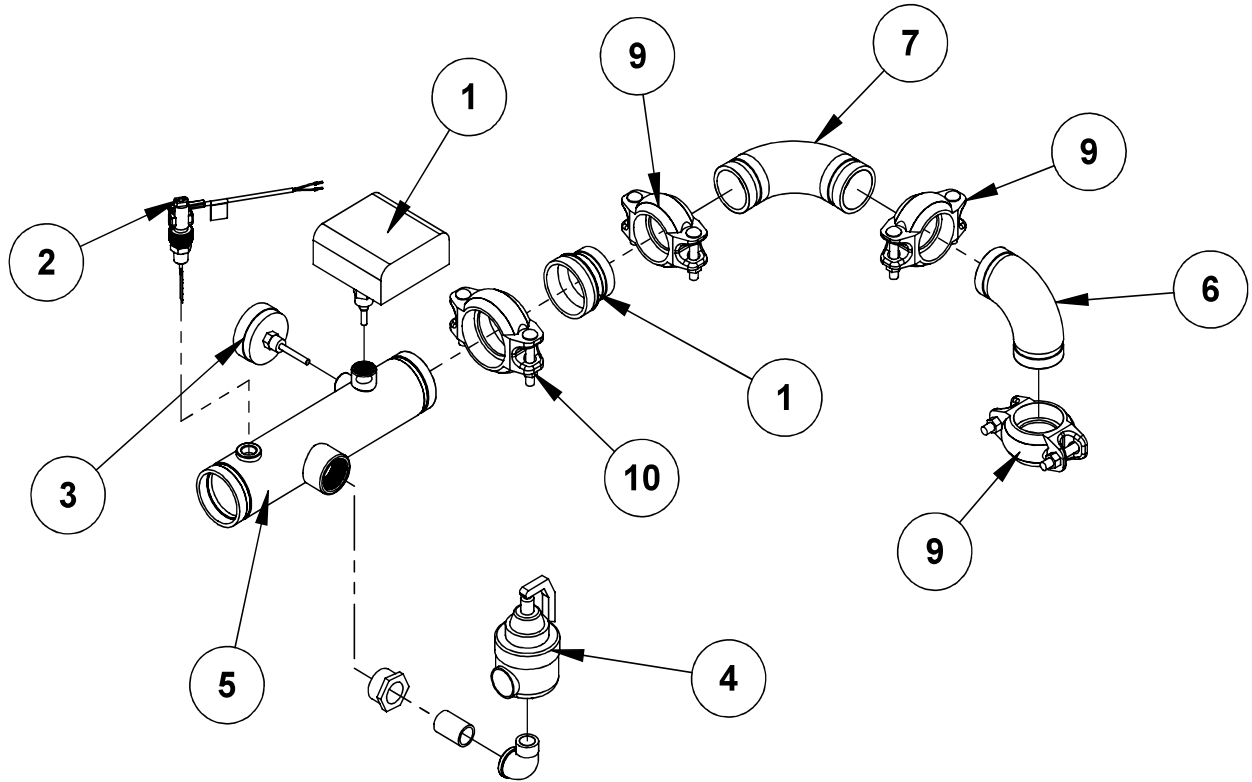

PeerlessBoilers.com

Peerless® PUREFIRE®

PFC-2000, PFC-2500, PFC-3000, PFC-3500 & PFC-4000

All repair parts orders - no minimum charges.
Please order with code number.
All prices quoted are in U.S. dollars.
All prices subject to change without notice.
All prices F.O.B. Bally, PA

PeerlessBoilers.com

Peerless® PUREFIRE®

PFC-2000, PFC-2500, PFC-3000, PFC-3500 & PFC-4000

All repair parts orders - no minimum charges.
Please order with code number.
All prices quoted are in U.S. dollars.
All prices subject to change without notice.
All prices F.O.B. Bally, PA

Heating Boiler Outlet Manifold Parts

	Description	Quantity Required	Stock Code
1	Low Water Cut-Off (LWCO) -- Local Supplier	1	-
2	Water Flow Switch, Includes 1" and 1/2" Adapters	1	92121
3	Temperature Pressure Gauge:		-
	For Relief Valves of 30, 50, or 60 psi	1	1774
	For Relief Valves of 75, 100, or 125 psi (Standard)	1	92191
	For 150 psi Relief Valve	1	55846
4	Relief Valve - 30 psi, PFC-2000/2500	1	51302
	Relief Valve - 30 psi, PFC-3000/3500	1	51303
	Relief Valve - 30 psi, PFC-4000	1	51304
	Relief Valve - 50 psi, PFC-2000	1	51306
	Relief Valve - 50 psi, PFC-2500/3000/3500/4000	1	51307
	Relief Valve - 60 psi, PFC-2000/2500	1	92286
	Relief Valve - 60 psi, PFC-3000/3500/4000	1	50190
	Relief Valve - 75 psi, PFC-2000/2500	1	92287
	Relief Valve - 100 psi, PFC-2000/2500 (Standard)	1	92288
	Relief Valve - 100 psi, PFC-3000/3500/4000 (Standard)	1	92289
	Relief Valve - 125 psi, PFC-2000/2500/3000	1	92290
	Relief Valve - 125 psi, PFC-3500/4000	1	92291
	Relief Valve - 150 psi, PFC-2000/2500/3000/3500	1	92292
Relief Valve - 150 psi, PFC-4000	1	92293	
5	Water Manifold, PFC-2000	1	92192
	Water Manifold, PFC-2500/3000/3500/4000	1	92193
6	Short Radius Elbow - PFC-2000	1	92194
	Short Radius Elbow - PFC-2500/3000/3500/4000	1	92195
7	Long Radius Elbow - PFC-2500	1	92196
8	Support Bracket - PFC-2000	1	92197
	Support Bracket - PFC-2500/3000/3500/4000	1	92198
9	Coupling 2-1/2", PFC-2000	1	92199
10	Coupling 4", PFC-2500/3000/3500/4000	1	92200
11	Concetric Reducer - PFC-2000	1	92204