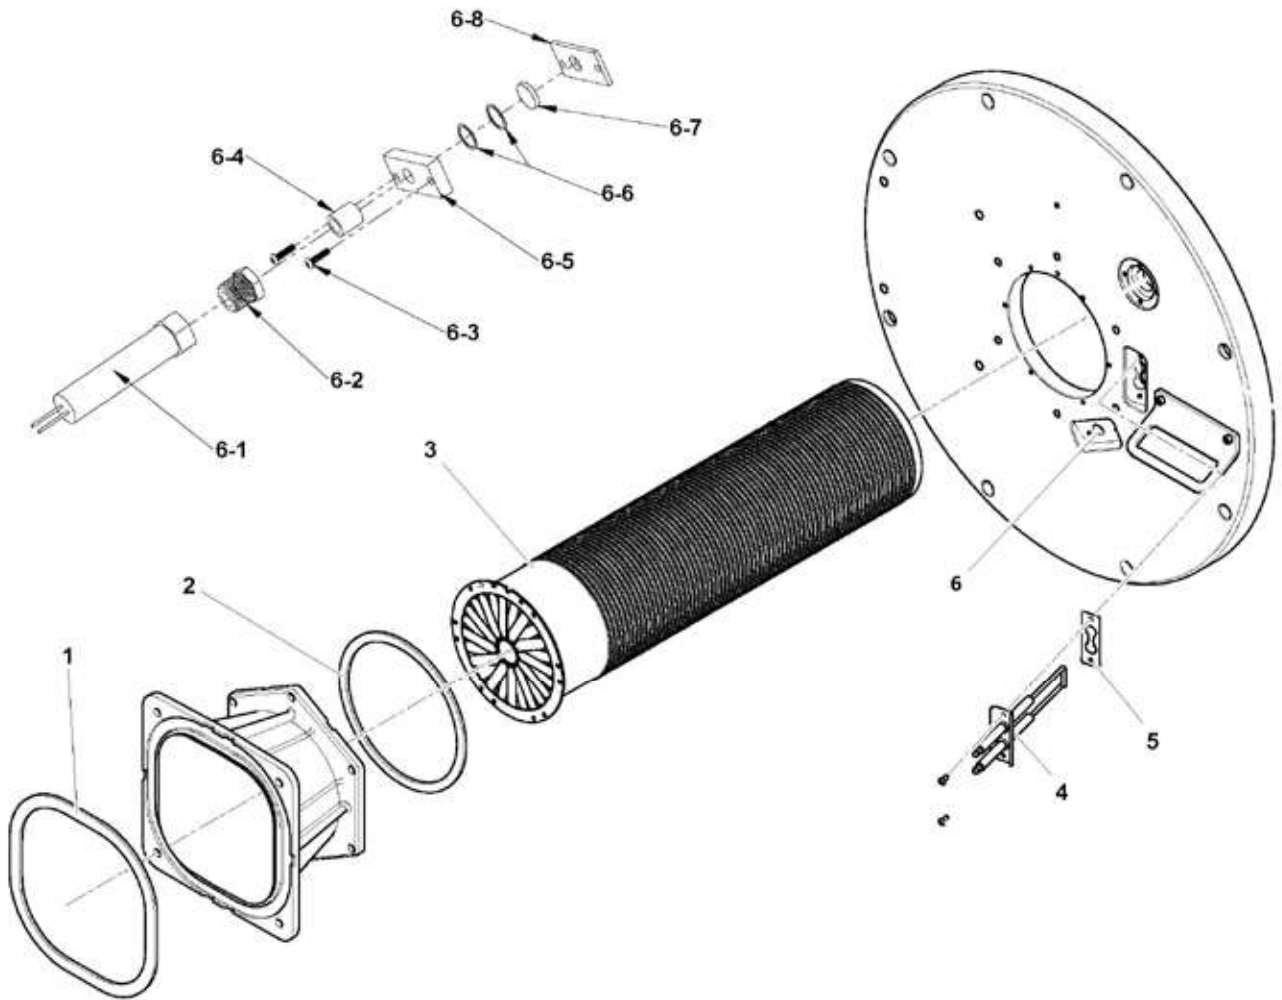

PeerlessBoilers.com

Peerless® PUREFIRE®

PFC-2000, PFC-2500, PFC-3000, PFC-3500 & PFC-4000

All repair parts orders - no minimum charges.
Please order with code number.
All prices quoted are in U.S. dollars.
All prices subject to change without notice.
All prices F.O.B. Bally, PA

PeerlessBoilers.com

Peerless® PUREFIRE®

PFC-2000, PFC-2500, PFC-3000, PFC-3500 & PFC-4000

All repair parts orders - no minimum charges.
Please order with code number.
All prices quoted are in U.S. dollars.
All prices subject to change without notice.
All prices F.O.B. Bally, PA

Burner Door Assembly Parts

	Description	Quantity Required	Stock Code
1	Fan Gasket	1	92143
2	Burner Gasket	1	92144
3	Burner, PFC-2000	1	92146
	Burner, PFC-2500/3000/3500/4000	1	92147
4	Ignition Electrode	1	92148
5	Ignition Gasket	1	92149
6	UV Scanner Assembly	1	92150
N/S	Observation Port Glass	1	92151
N/S	Observation Port Gasket	1	92152

Electronic and Controls Parts

	Description	Quantity Required	Stock Code
N/S	Main Boiler Control	1	92168
N/S	On/Off switch	1	92169
N/S	Power Supply, 24VDC	1	92170
N/S	24 VAC Transformer	1	92171
N/S	Line Voltage PCB-01	1	92172
N/S	Field Device PCB-02	1	92175
N/S	Limits PCB-03	1	92176
N/S	Sensors PCB-04	1	92178
N/S	EMS PCB-05	1	92179
N/S	Comm. PCB-06	1	92180
N/S	Ignition Transformer	1	92142
N/S	Ignition Cable Assy.	1	92153
N/S	Air Proving SW	1	92138
N/S	Blocked Vent SW	1	92140
N/S	Blocked Vent SW Line	1	92141
N/S	Header Sensor with Well Kit, Well-Immersion	1	92305
N/S	Outdoor Air Sensor	1	92303
N/S	DHW tank sensor kit, w/ well	1	92306
N/S	High Limit Manual Reset w/ Well	1	50536

Wire Harness

	Description	Quantity Required	Stock Code
N/S	Display, Low Voltage	1	92128
N/S	Wire Harness Set	1	92129