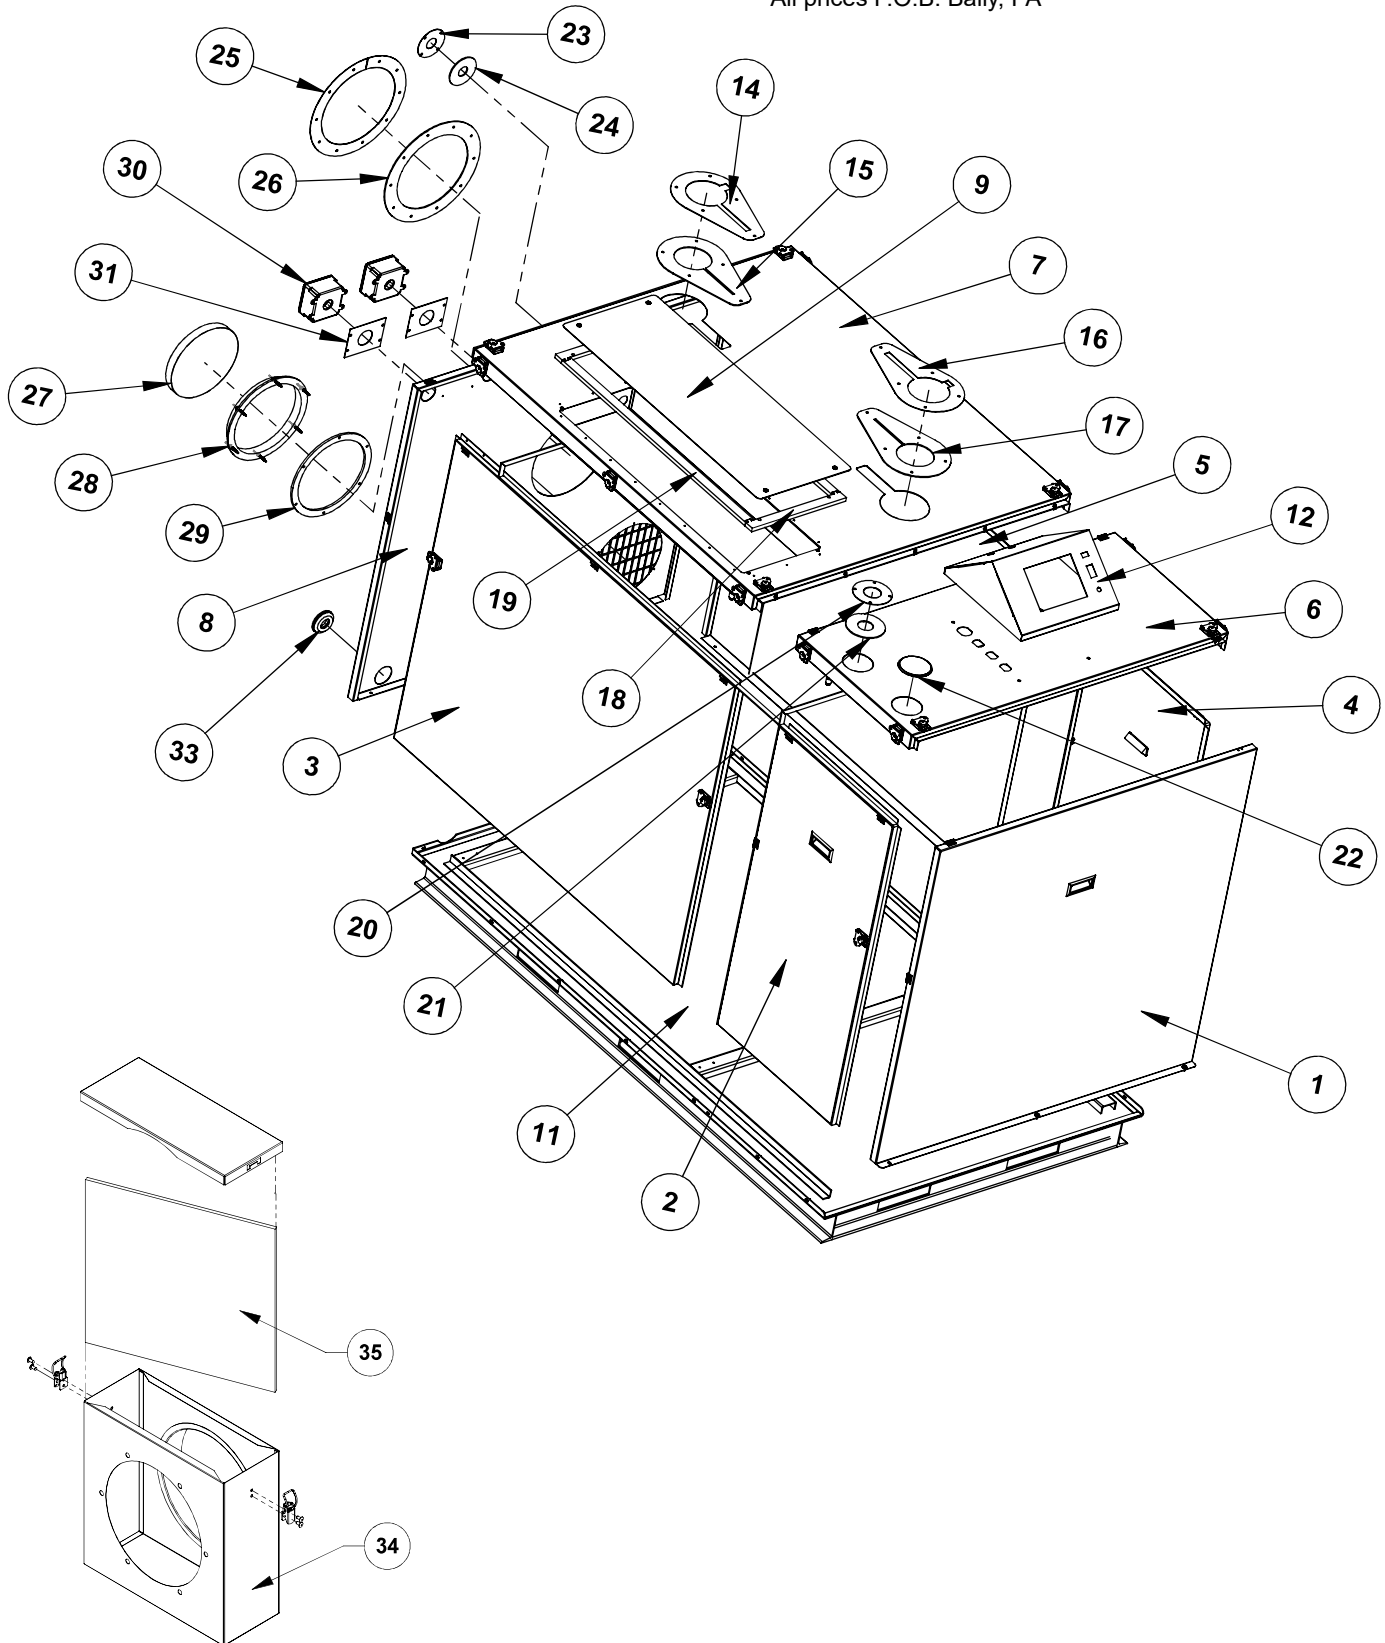

PeerlessBoilers.com

Peerless® PUREFIRE®

PFC-2000, PFC-2500, PFC-3000, PFC-3500 & PFC-4000

All repair parts orders - no minimum charges.
Please order with code number.
All prices quoted are in U.S. dollars.
All prices subject to change without notice.
All prices F.O.B. Bally, PA

PeerlessBoilers.com

Peerless® PUREFIRE®

PFC-2000, PFC-2500, PFC-3000, PFC-3500 & PFC-4000

All repair parts orders - no minimum charges.
Please order with code number.
All prices quoted are in U.S. dollars.
All prices subject to change without notice.
All prices F.O.B. Bally, PA

Jacket and Gasket Parts

	Description	Quantity Required	Stock Code
1	Front Jacket Panel, PFC-2000	1	92207
	Front Jacket Panel, PFC-2500 thru 4000	1	92208
2	Front Left Jacket Panel, PFC-2000	1	92209
	Front Left Jacket Panel, PFC-2500/3000	1	92210
	Front Left Jacket Panel, PFC-3500/4000	1	92211
3	Back Left Jacket Panel, PFC-2000	1	92212
	Back Left Jacket Panel, PFC-2500/3000	1	92216
	Back Left Jacket Panel, PFC-3500/4000	1	92217
4	Front Right Jacket Panel, PFC-2000	1	92218
	Front Right Jacket Panel, PFC-2500/3000	1	92219
	Front Right Jacket Panel, PFC-3500/4000	1	92220
5	Back Right Jacket Panel, PFC-2000	1	92221
	Back Right Jacket Panel, PFC-2500/3000	1	92222
	Back Right Jacket Panel, PFC-3500/4000	1	92223
6	Front Top Panel, PFC-2000	1	92224
	Front Top Panel, PFC-2500/3000	1	92225
	Front Top Panel, PFC-3500/4000	1	92226
7	Back Top Panel, PFC-2000	1	92227
	Back Top Panel, PFC-2500/3000	1	92228
	Back Top Panel, PFC-3500/4000	1	92229
8	Rear Panel, PFC-2000	1	92230
	Rear Panel, PFC-2500/3000	1	92231
	Rear Panel, PFC-3500/4000	1	92232
9	Control Box Cover	1	92233
11	Base Assembly, PFC-2000	1	92234
	Base Assembly, PFC-2500/3000	1	92235
	Base Assembly, PFC-3500/4000	1	92236
12	Display Box	1	92237
14	Inlet Trim Plate, PFC-2000	1	92240
	Inlet Trim Plate, PFC-2500 thru 4000	1	92241
15	Inlet Gasket, PFC-2000	1	92242
	Inlet Gasket, PFC-2500 thru 4000	1	92243
16	Outlet Trim Plate, PFC-2000	1	92244
	Outlet Trim Plate, PFC-2500 thru 4000	1	92245
17	Outlet Gasket, PFC-2000	1	92105
	Outlet Gasket, PFC-2500 thru 4000	1	92246

	Description	Quantity Required	Stock Code
18	Short Control Box Gasket	1	92247
19	Long Control Box Gasket	1	92248
20	Gas Inlet Gasket, PFC-2000	1	92252
	Gas Inlet Gasket, PFC-2500/3000	1	92253
	Gas Inlet Gasket, PFC-3500/4000	1	92254
22	Gasket Inlet Plug, PFC-2000	1	92255
	Gasket Inlet Plug, PFC-2500 thru 4000	1	92256
24	Drain Trim Gasket	1	92258
26	Stack Trim Gasket, PFC-2000	1	92263
	Stack Trim Gasket, PFC-2500/3000	1	92264
	Stack Trim Gasket, PFC-3500/4000	1	92265
29	Air Inlet Ring Gasket, PFC-2000	1	92275
	Air Inlet Ring Gasket, PFC-2500/3000	1	92276
	Air Inlet Ring Gasket, PFC-3500/4000	1	92277
30	Junction Box	1	92281
31	Junction Box Gasket	1	92282
33	Condensate Grommet	1	92285
34†	Air Box and Lid Assembly, PFC-2000	1	92278
	Air Box and Lid Assembly, PFC-2500/3000	1	92279
	Air Box and Lid Assembly, PFC-3500/4000	1	92280
35†	Washable Air Filter, PFC-2000/2500/3000	1	92269
	Washable Air Filter, PFC-3500/4000	1	92270
Items 34 and 35 replaced items 27 and 28 in drawing			
N/S	Latch Assembly - Butterfly Clip/Latch	1	92238
N/S	Latch Assembly - Keeper	1	92239
N/S	208V + Junction Box (1 ph)	1	92269
N/S	208V + Junction Box (3 ph)	1	92270