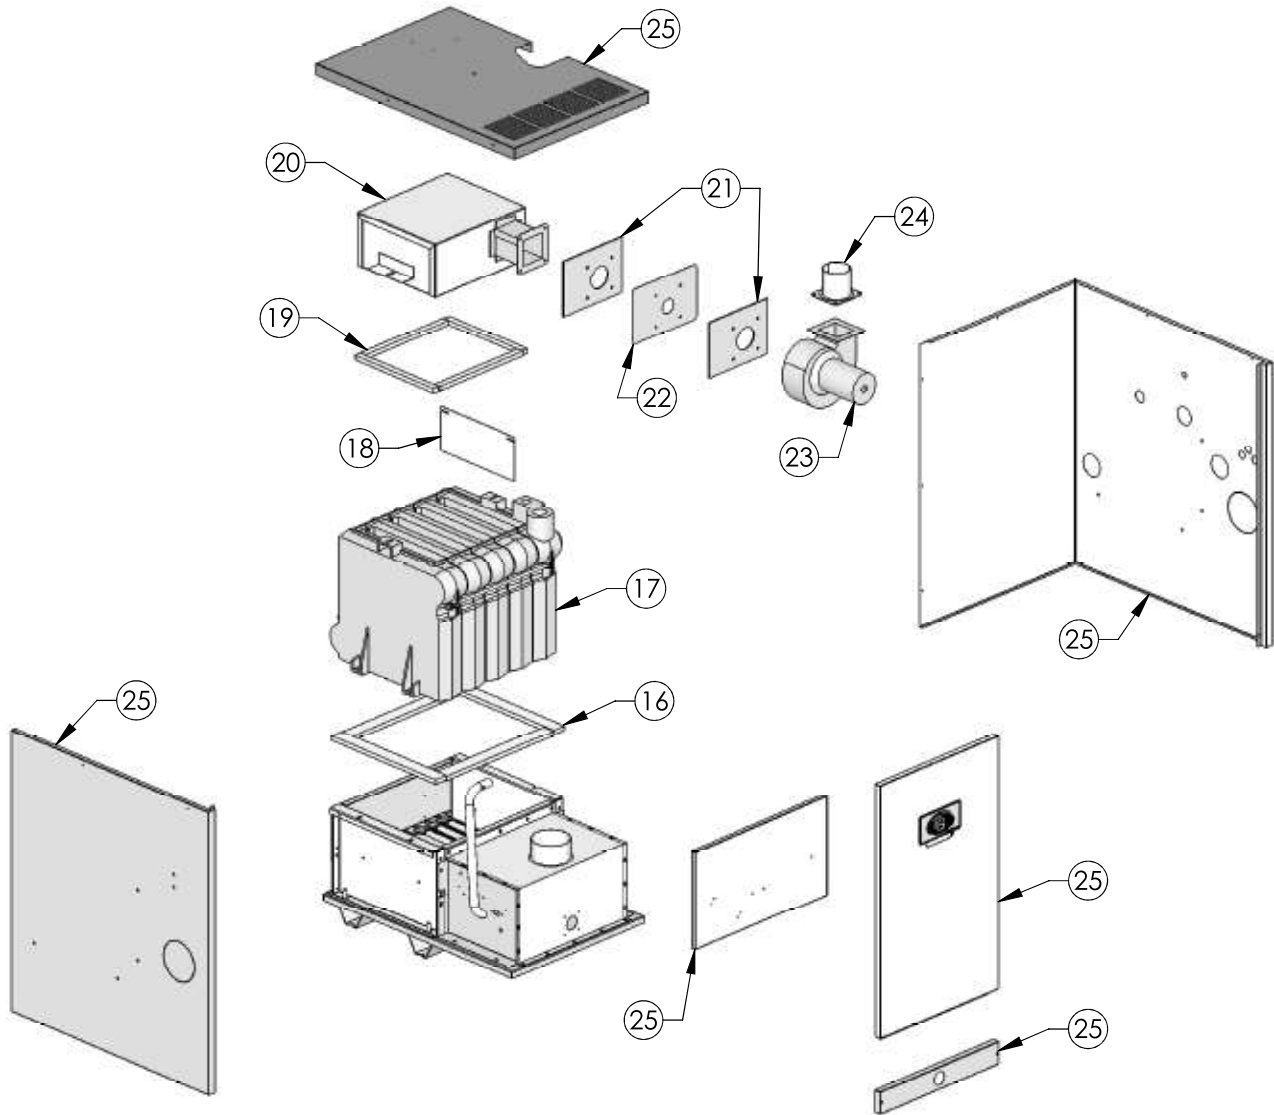

PeerlessBoilers.com

Peerless® Series PSC™

All repair parts orders - no minimum charges.

Please order with code number.

All prices quoted are in U.S. dollars.

All prices subject to change without notice.

All prices F.O.B. Bally, PA

PeerlessBoilers.com

Peerless® Series PSC™

All repair parts orders - no minimum charges.

Please order with code number.

All prices quoted are in U.S. dollars.

All prices subject to change without notice.

All prices F.O.B. Bally, PA

	Description	Quantity Required	Stock Code
16	Base Blanket Seal, (4' to 7')	7.ft	50867
17	Block – PSC-03	1	90419
	Block – PSC-04	1	90420
	Block – PSC-05	1	90421
	Block – PSC-06	1	90422
18	Flue Baffle – PSC-03	2	51584
	Flue Baffle – PSC-04	3	51584
	Flue Baffle – PSC-05	4	51584
	Flue Baffle – PSC-06	5	51584
19	Flue Collector Blanket Seal (, Flue Collector Blanket Seal 1/2 X 3/4) 4' to 7'	7	50866
20	Flue Collector – PSC-03	1	50171
	Flue Collector – PSC-04	1	50172
	Flue Collector – PSC-05	1	50173
	Flue Collector – PSC-06	1	50174
21	Gasket, Orifice Plate	2	50135
22	Orifice Plate, Normal Altitude Natural Gas Models Only – PSC-03	1	PSC5017
	Orifice Plate, Normal Altitude Natural Gas Models Only – PSC-04	1	PSC5017-1
	Orifice Plate, Normal Altitude Natural Gas Models Only – PSC-05	1	PSC5017-2
	Orifice Plate, Normal Altitude Natural Gas Models Only – PSC-06	1	PSC5017-3
	Orifice Plate, Normal Altitude LP Gas Models Only – PSC-03	1	PSC5018
	Orifice Plate, Normal Altitude LP Gas Models Only – PSC-04	1	PSC5018-1
	Orifice Plate, Normal Altitude LP Gas Models Only – PSC-05	1	PSC5018-2
	Orifice Plate, Normal Altitude LP Gas Models Only – PSC-06	1	PSC5018-3
23	Fan, PSC, (Earlier Models Only) NLA, see 50773	1	50775
	Fan, PSC, and PSCII	1	50773
24	Gasket Fan outlet, PSC	1	PSC5019
24a	Fan Adapter PSC, NLA,	1	50200
27	Jacket – PSC-03, NLA,	1	90729
	Jacket – PSC-04, NLA,	1	90730
	Jacket – PSC-05, NLA,	1	90731
	Jacket – PSC-06, NLA,	1	90732
N/S	Ignition Control -HW, S8610M-3009, NAT	1	50672
-	Gas Valve, SV9501 M2700, Natural Gas	1	51682
-	Gas Valve, SV9501 M2064, LP Gas	1	51691
	Honeywell Q3480B1025 Pilot – Natural Gas – SV Ignition .022 24"	1	-
	Honeywell Q3480B1025 Pilot – LP Gas – SV Ignition .016 36, MI Only,(obs 2012)	1	50205
-	Honeywell VR8204A-2001 Spark Gas Valve – Natural Gas – PSC-03 thru 5	1	50583
-	Honeywell VR8304M-002 Spark Gas Valve – Natural Gas – PSC-06	1	50589
-	Pilot Assembly, Q3480B1 058, w/ Natural Gas Orifice, Obs replaced by 50996	1	90760
-	Pilot, Q3480B1 058, LP Gas , Obs replaced by 50996	1	50997
N/S	Pilot Assembly, Q3480B1644/B, w/ Natural & LP Gas Orifice w/ Cable	1	50996
N/S	Ignition Cable 30" SPRK, HW 394800-30, Obs replaced by 50996	1	50640
N/S	PSC Nat to LP Conversion Kit, SV or SPRK	1	90734
N/S	PSC LP to Nat Conversion Kit, SV or SPRK	1	90733
-	Limit Control, L4080B1 253 (less well) (Earlier Models Only)	1	50210
N/S	Zettler ZC90113-117 Transformer & 24V Relay (Earlier Models Only)	1	50786
N/S	Cleveland NS2-1104-00 Switch – 0.38" W.C. Set Point Red, PSC-03 thru 6	1	50035
N/S	120V, Zettler Relay ZC90341,(Earlier Models Only)	1	50790
N/S	24V Zettler Relay ZC90341, (Current Models Only)	1	50726
N/S	Safety Relief Valve 30 PSI Conbraco 10-408-05	1	50501
N/S	Safety Relief Valve 50 PSI Watts #350	☼	51028
N/S	Temperature Pressure Gauge	1	51324