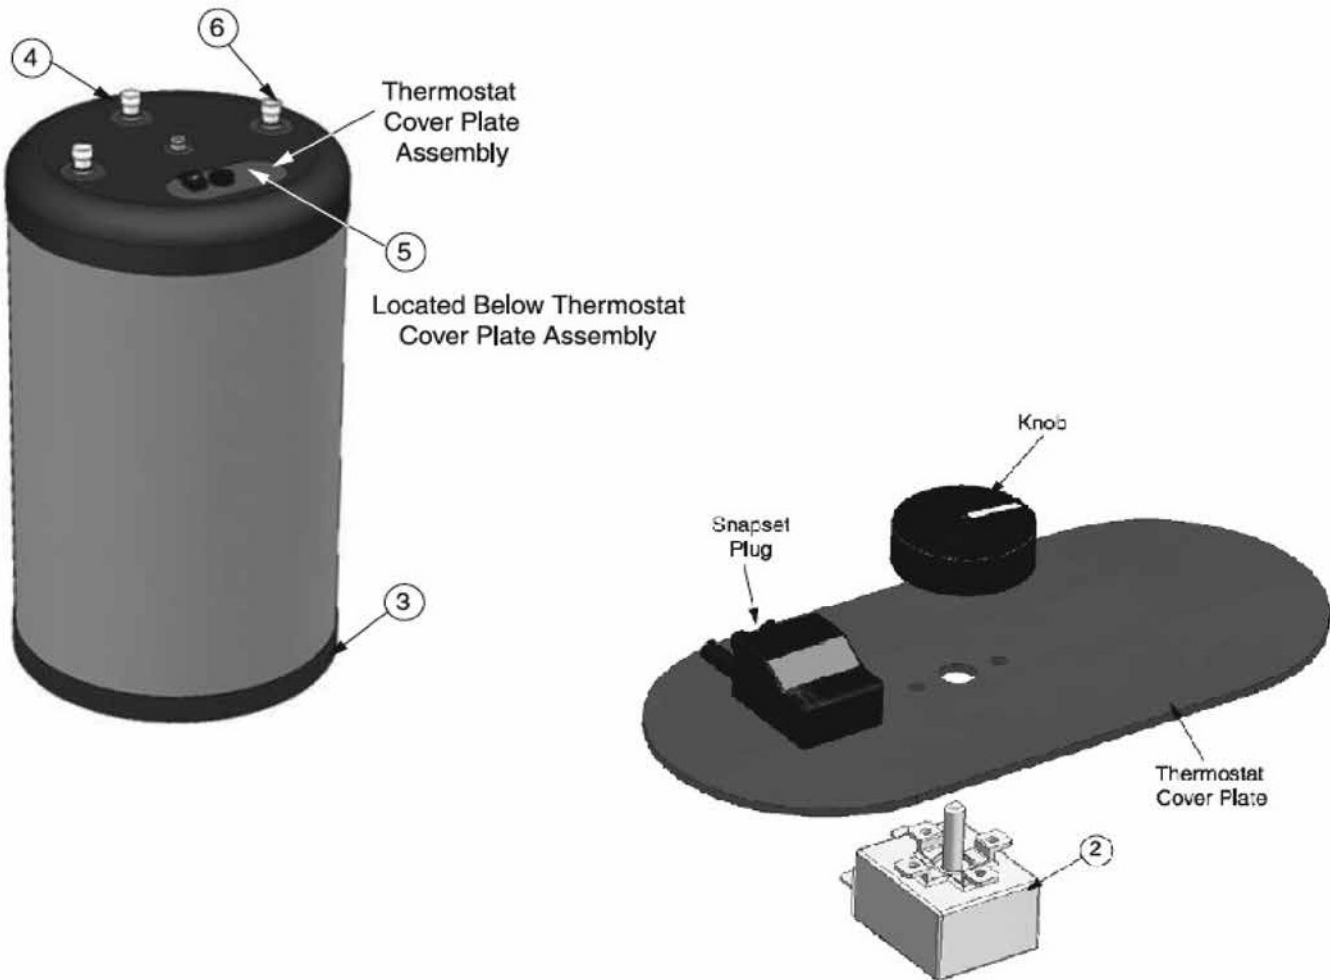

PeerlessBoilers.com

Peerless® Partner® PT

All repair parts orders - no minimum charges.

Please order with code number.

All prices quoted are in U.S. dollars.

All prices subject to change without notice.

All prices F.O.B. Bally, PA

PeerlessBoilers.com

Peerless® Partner® PT

All repair parts orders - no minimum charges.

Please order with code number.

All prices quoted are in U.S. dollars.

All prices subject to change without notice.

All prices F.O.B. Bally, PA

	<i>Description</i>	<i>Quantity Required</i>	<i>Stock Code</i>
1	Air vent	1	51329
2	Limit Control (160°F, 15°F Diff)	1	51330
	Limit Control (194°F, 15°F Diff)	1	51331
2a	DHW Sensor, Optional (PT Partner) 12kOhm Tasseron TSK10B7	1	54478
3	Botton Cap, 30 thru 60	1	51332
	Botton Cap, 80	1	51333
	Botton Cap, 120	1	51334
4	Top Cap, 30 thru 60	1	51335
	Top Cap, 80	1	51336
	Top Cap, 120	1	51337
5	Dry Well , for Limit , 30	1	51338
	Dry Well , for Limit, 40	1	51339
	Dry Well , for Limit, 50	1	51340
	Dry Well , for Limit, 60 & 80	1	51341
	Dry Well , for Limit, 120	1	51342
6	Dip Tube for, 30	1	51343
	Dip Tube for, 40	1	51344
	Dip Tube for, 50	1	51345
	Dip Tube for, 60 & 80	1	51346
	Dip Tube for, 120	1	51347
7	Temp. / Press. Relief Valve (100 MBH, 8" Element)	1	-
	Temp. / Press. Relief Valve (200 MBH, 8" Element)	1	-