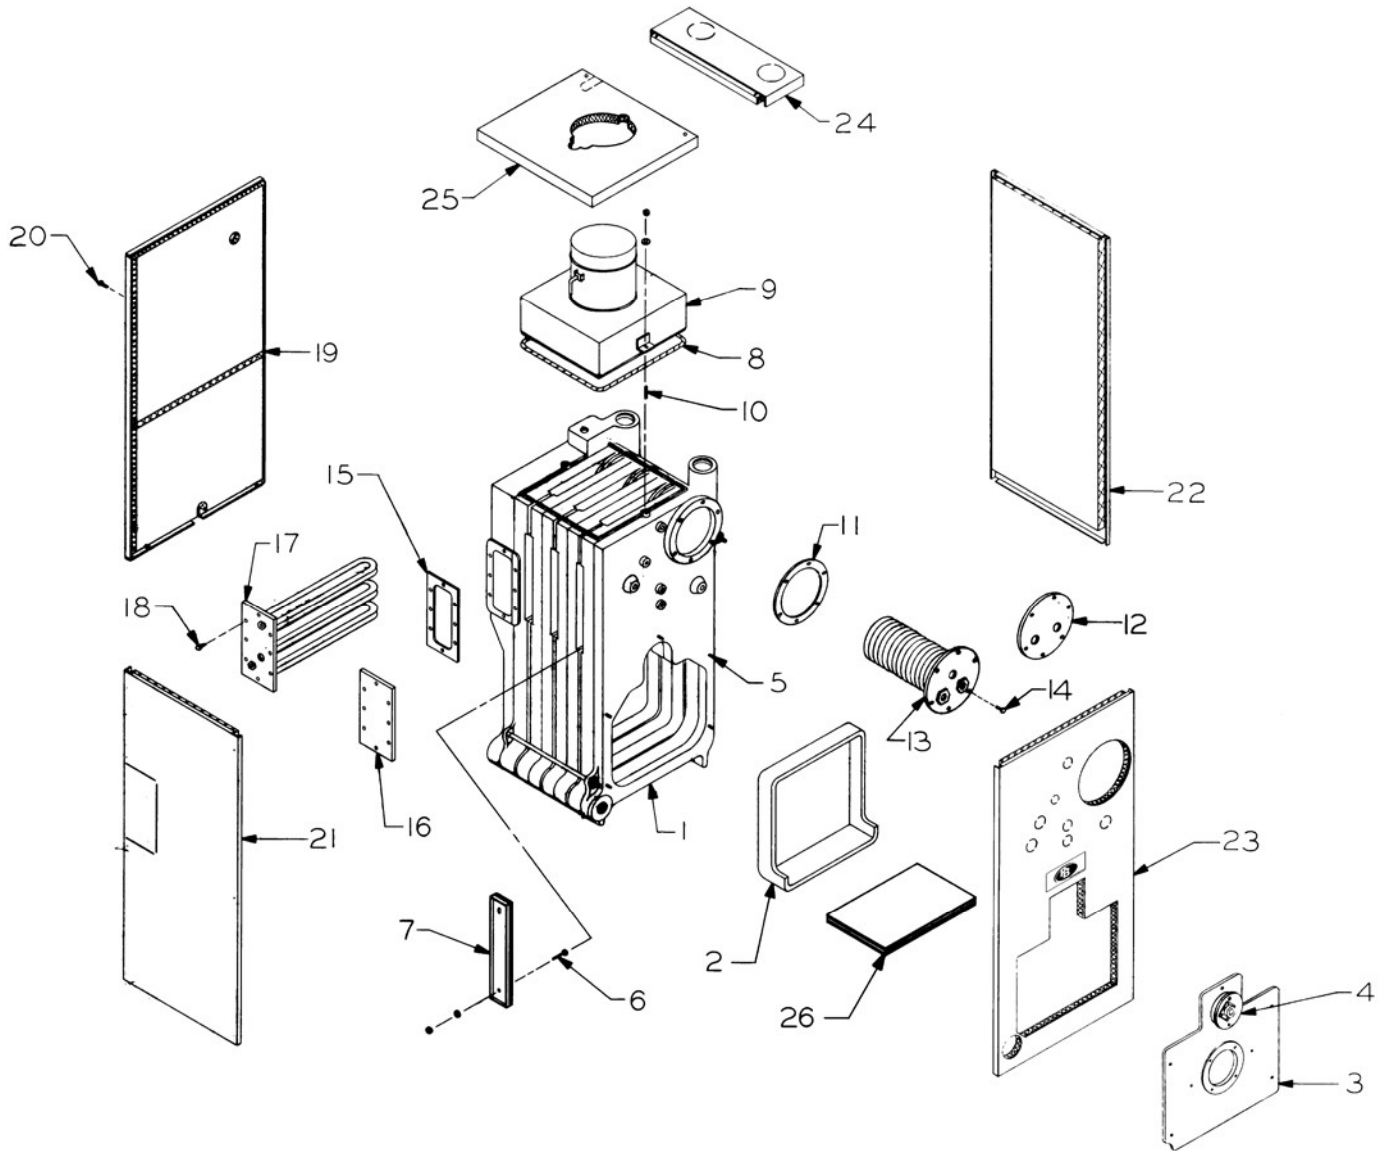

PeerlessBoilers.com

Peerless® Series SC™

All repair parts orders - no minimum charges.

Please order with code number.

All prices quoted are in U.S. dollars.

All prices subject to change without notice.

All prices F.O.B. Bally, PA

PeerlessBoilers.com

Peerless® Series SC™

All repair parts orders - no minimum charges.

Please order with code number.

All prices quoted are in U.S. dollars.

All prices subject to change without notice.

All prices F.O.B. Bally, PA

	Description	Quantity Required	Stock Code
1	Block Asmby SC/SC-e-05 Models X-1099	1	90239
	Block Asmby SC/SC-e-06 Models X-1100	1	90758
	Block Asmby SC(T)/SC(T)-e-05 Models X-1 099	1	90242
	Block Asmby SC(T)/SC(T)-e-06 Models X-1 100	1	90755
	Front Split Block Asmby SC/SC-e models -1 018	-	90677
	Front Split Block Asmby SC/SC-e models-1018-1	-	90678
	Back Split Block Asmby SC/SC-e models-1 019	-	90679
	Back Split Block Asmby SC/SC-e models-1 01 9-1	-	90680
	Back Split Block Asmby SC/SC-e models-1 019-2	-	90673
	Back Split Block Asmby SC(T)/SC(T)-e Models SC-1 02	-	90681
	Back Split Block Asmby SC(T)/SC(T)-e SC-1 021-1	-	90682
	Back Split Block Asmby SC(T)/SC(T)-e Models SC-1021-	-	90683
N/S	Front Section w/ 2-1/2" Tap	1	90007
N/S	Front Section w/ 2" Tap	1	90006
N/S	Standard Intermediate Section	-	90000
N/S	Tapped Intermediate Section	-	90047
N/S	Tapped Interm. Section w/ LWCO Tap	-	90002
N/S	Standard Back Section w/ 2-1/2" Tap	-	90016
N/S	Standard Back Section w/ 2" Tap	-	90015
N/S	Tan kless Back Section w/ 2-1/2" Tap	1	90039
N/S	Tan kless Back Section w/ 2" Tap	1	90038
N/S	Large Push Nipple 1/Section #64	1	51546
N/S	Small Push Nipple 1/Section #12	1	51543
N/S	Draw Up Washer (large)	2	51163
N/S	Draw Up Washer (small)	2	51165
N/S	Draw Up Clamp Body	2	51146
N/S	Draw Up Clamp Jaw	2	51148
2	Target Wall X-3019	1	50768
3	4-11/16", Burner Mtg Plate, Beckett, Carlin	1	90605
	6-1/2", Burner Mtg Plate, Carlin Gas	1	90526
	6-1/2", Burner Mtg Plate, Midco RE650/ LNB	1	90898
	6-1/2", Burner Mtg Plate, PF JR15A & JR30A	1	90604
	7 1/2", Burner Mtg Plate, PF C1, Webster JB1	1	90243
N/S	Combustion Chamber Plate Insulation	1	50765
N/S	Insulation Hardware required for Combustion Chamber Cover & Insul.	1	95016
4	Flame Observation Assembly	1	90754
5	5-16" - 18 x 2-1/4" Stud, (Local Hdwr Supply)	4	51747
6	5/16"-18 x 1-3/4" Carriage Bolt w/Nut	2	-
7	Side Cleanout Cover Plate, (1) per joint	1	51772
7a	Clean Out Insulation Board, 1/2 X 2-3/8 X 14", (1) per Plate	1	50800
8	Flue Seal, High Temp. Rope 1/2" Diameter ** Price Per Foot **	7. ft	51211
9	Flue Collector and Damper Asmby -05 model	1	90241
	Flue Collector and Damper Asmby -06 model	1	99540
	Flue Collector and Damper Asmby -07 model	1	99541
	Flue Collector and Damper Asmby -08 model	1	99542
	Flue Collector and Damper Asmby -09 model	1	99543
	Flue Collector and Damper Asmby -10 model	1	99544
9a	7" Damper Assembly	1	-
9a	9" Damper Assembly	1	-
9a	10" Damper Assembly	1	-
10	3/8"-16 x 2-1/4" Stud with Nuts & Washer, (Local Hdwr Supply)	2	51751
11	Rubber Gasket (Round)	1	51800
12	Cover Plate (Round)	1	91477