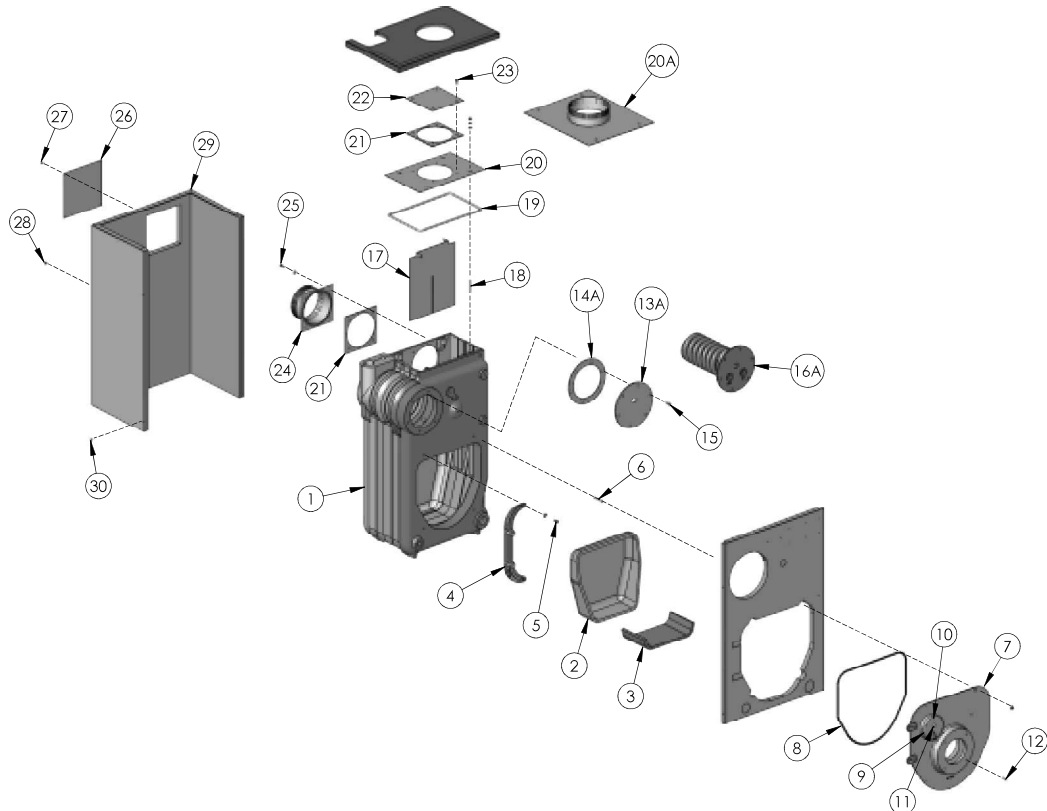

Steam Boiler