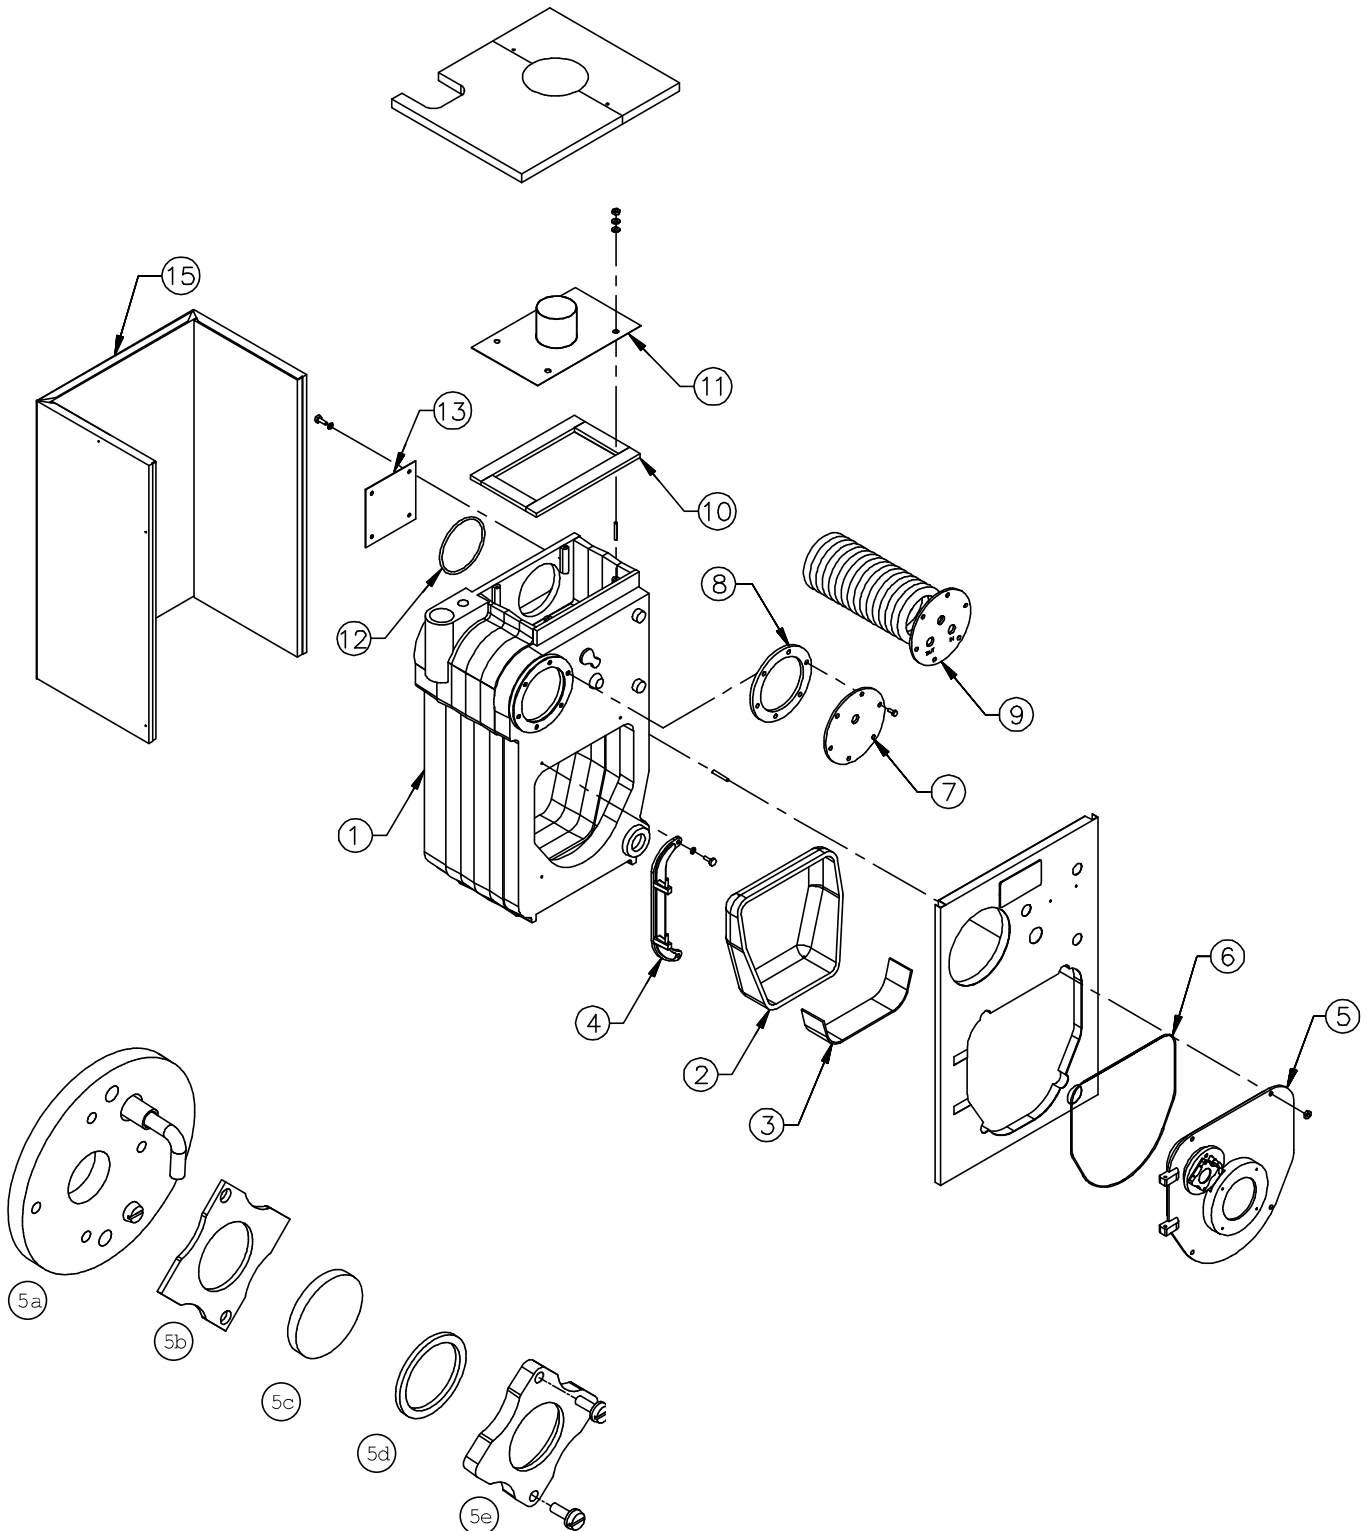

PeerlessBoilers.com

Peerless® Series WV-DV™

All repair parts orders - no minimum charges.

Please order with code number.

All prices quoted are in U.S. dollars.

All prices subject to change without notice.

All prices F.O.B. Bally, PA

PeerlessBoilers.com

Peerless® Series WV-DV™

All repair parts orders - no minimum charges.

Please order with code number.

All prices quoted are in U.S. dollars.

All prices subject to change without notice.

All prices F.O.B. Bally, PA

	Description	Quantity Required	Stock Code
1	Block Assembly Water – WPCT-03	1	90183
	Block Assembly Water – WPCT-04	1	90184
	Block Assembly Water – WPC-03	1	90186
	Block Assembly Water – WPC-04	1	90187
1a	2" Push Nipple (1) per Section	1	51543
1b	6" Push Nipple (1) per Section	1	51546
2	Target Wall	1	50795
3	Base Liner, Insulation Blanket 1/2" x 3" x 14" (Obs 4/05)	1	50856
	Base Liner, Insulation Blanket 1/2" x 6" x 14"	1	50857
	Base Liner, Insulation Blanket 1/2" x 10 1/2" x 14"	1	50858
4	Swing Door Hinge	1	7240
5	Burner Mounting Plate Assembly	1	90137
–	Burner Mounting Plate Insulation	1	50794
–	Flame Observation Assembly	1	90754
5a	Flame Observation Cover Plate	1	SC1012
5b	Face Gasket	1	50230
5c	Pyrex Observation Window	1	51681
5d	Ring Gasket	1	50229
5e	Observation Glass Holder	–	–
5f	#10-32 X 3/4, Screw Sltd RD HD 18-8 SS , (Local Hdwr Supply)	2	–
6	Burner Mounting Plate Rope Seal, 3/8" ** Price Per Foot **	5 ft	51211
7	Steel Cover Plate (Front) Water	1	99812
8	Rubber Gasket (Front Plate)	1	51800
9	Tankless Coil – WV-DV-03	1	90637
	Tankless Coil – WV-DV-04	1	90534
10	Flue Collector Plate Blanket Seal	1	90999
11	Flue Collector Cover Plate 3 Section	1	50245
	Flue Collector Cover Plate 4 Section	1	50253
12	1/4" Rope Seal,(2ft.) ** Price Per Foot **	2.ft	51209
13	Rear Outlet Cover Plate	1	90563
14	6" Flue Collar Adapter, Water	1	90568
	6" Flue Collar Adapter, Steam	1	90386
15	Jacket Assembly – WV-DV-03	1	90098
	Jacket Assembly – WV-DV-04	1	90418
Water Controls for Tankless Coil Boilers			
N/S	Triple Aquastat, L8124A-1102 130-240, (HW Obsolete 1/08) w/Coil	§	–
N/S	Triple Aquastat, L8124C-1102 130-240, (HW Obsolete 1/08) w/Coil	§	50704
N/S	Electronic Triple Aquastat,L7224C-1004 , (12" Sensor) (180-240)	§	50703
Special Water Controls for Tankless Coil Boilers			
N/S	Electronic Triple Aquastat , L7224U1002, (12" Sensor) (S/O)	§	50690
N/S	3/4" Well std ("A"), 123-0870A	§	50629
N/S	3/4" Well extended ("C"), 123-0871A	§	50630
Water Controls			
N/S	3250, Oil I Reset & Lwco, Hydrolevel	☼	50343
N/S	Bracket / Sensor Assy, Hydrostat Surface Mt. 12", 48-103 Hydrostat	☼	54522
N/S	3/4" NPT Well, 48-202 Hydrostat	☼	50792
Vent Components			
N/S	ZFLEX APPL Termination Adapter	1	7577
N/S	ZFLEX APPL Adapter	1	7576
N/S	Riello Burner Adapter	1	7615
N/S	Tube of Sealant, RTV-106 or RTV-108, (Local Hdwr Supply)	1	–
N/S	Concentric Vent Termination Kit	1	91776
N/S	Rope Seal for Flue Outlet Collar ** Price Per Foot **	4.ft	51209
N/S	Rope Seal for Combustion Chamber ** Price Per Foot **	6.ft	51210

§ Limited availability of parts